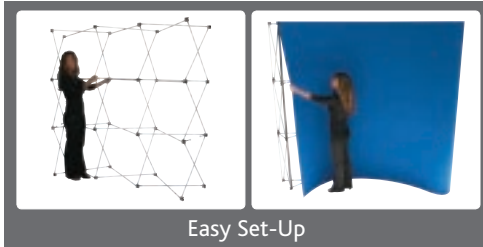

# MagnaPOP

- Excellent quality, durability and performance – a best value pop-up
- Self-locking frame features rare earth magnets on hubs and channel bars for simple setup
- Unique square tubing makes the frame stronger, more stable and more reliable
- Magnetic channel bars automatically lock into place for easy installation
- Self-aligning magnets on panels create a seamless look
- Field-repairable frame comes with a no-questions-asked lifetime guarantee
- Looks great with either graphic mural panels or Velcro-receptive panels
- Complete 10' kit with lights and podium kit packs into a single wheeled shipping case