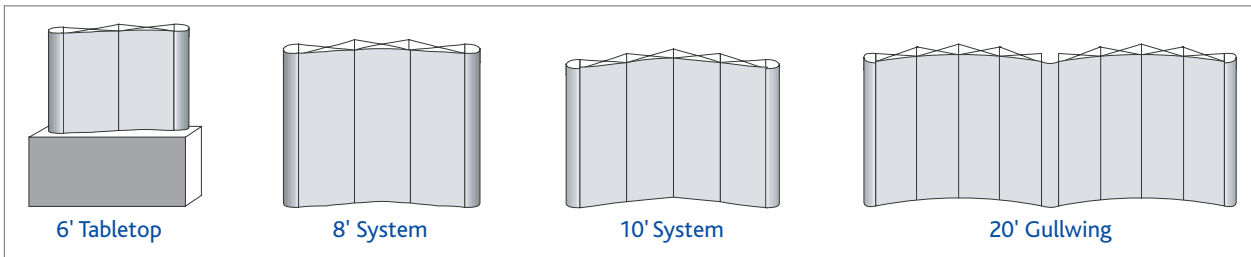

POPULAR CONFIGURATIONS